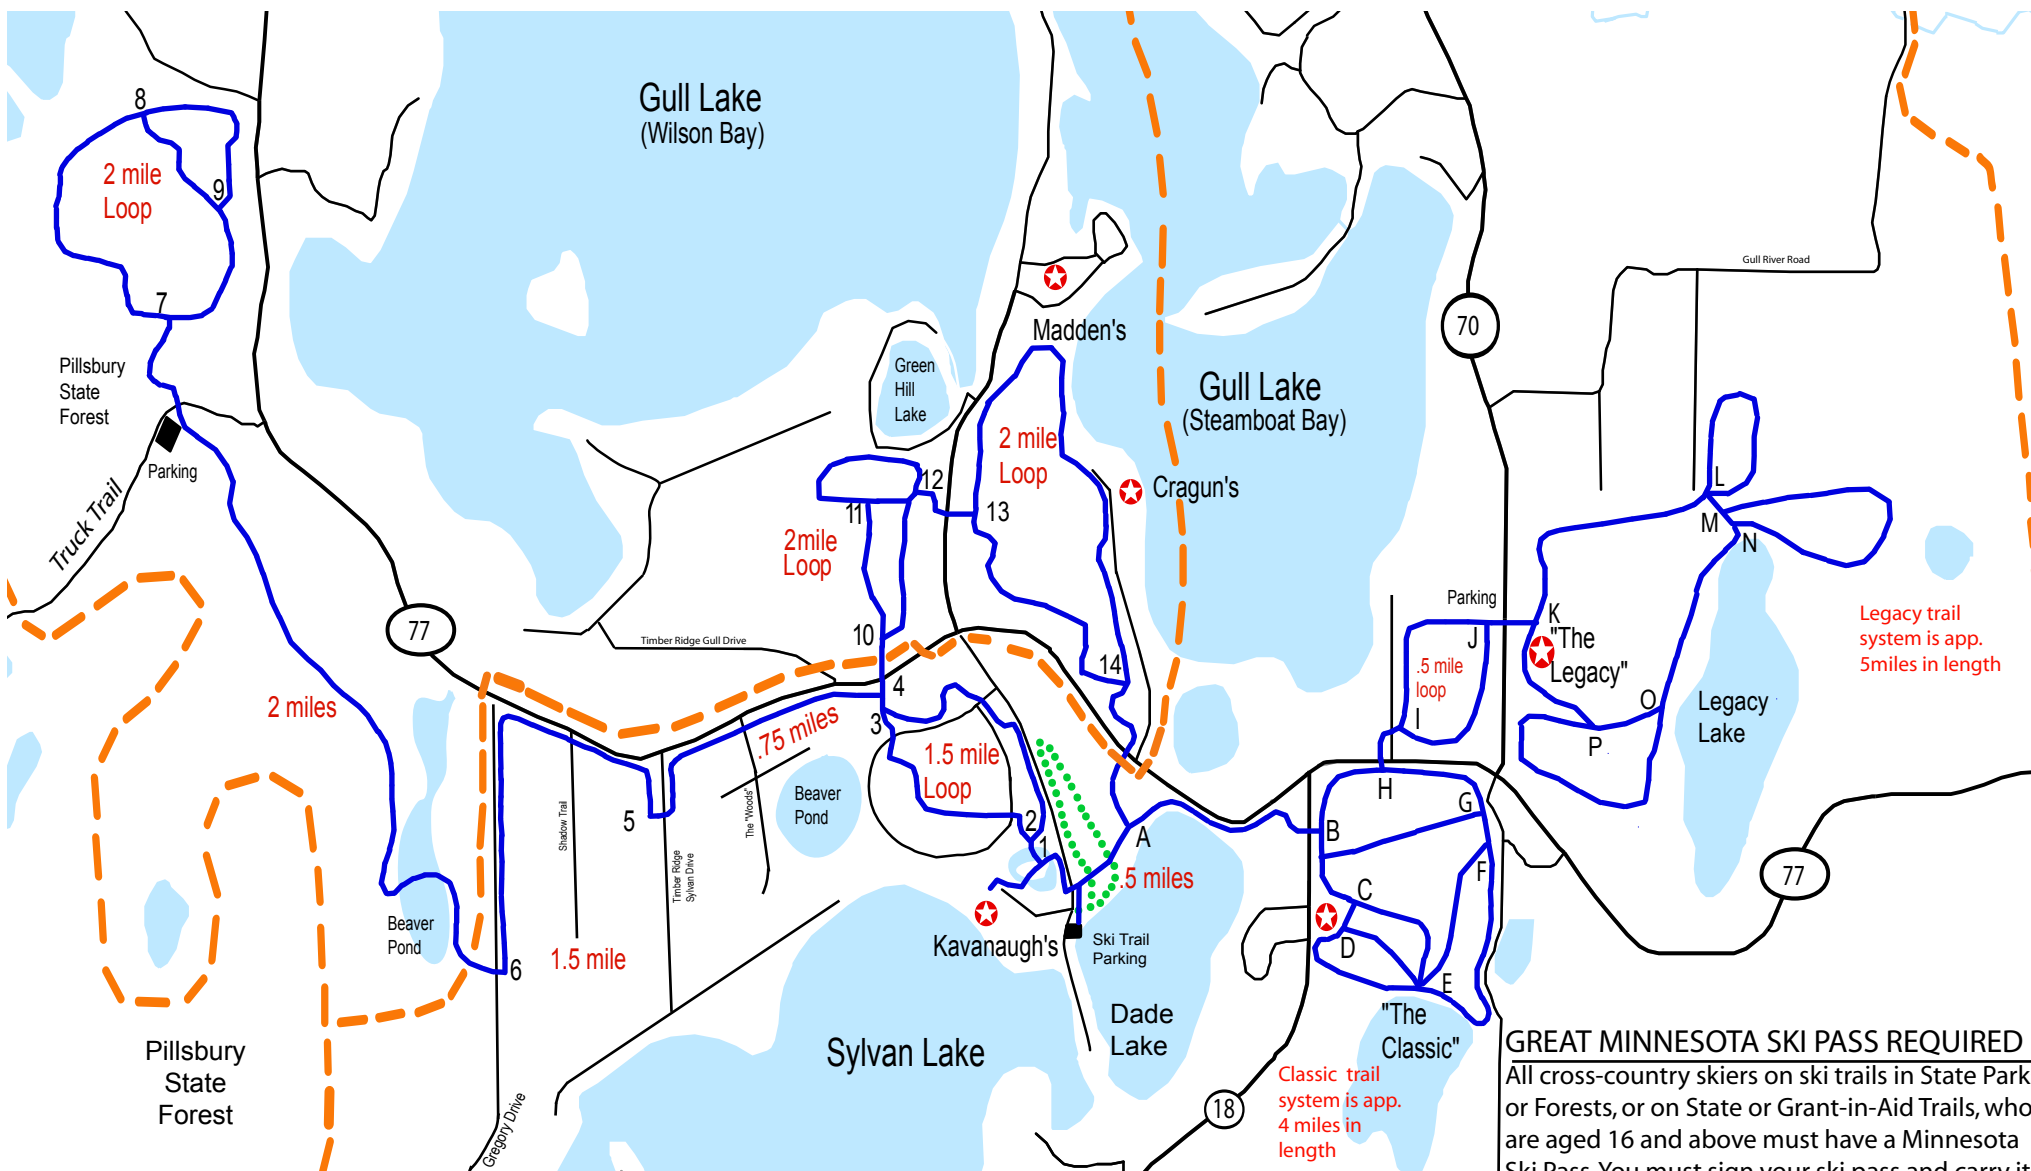

PINE BEACH CROSS COUNTRY SKI TRAILS

- X-C Ski Trail
- Snowmobile Trail
- Snowshoe Trail (1 mile)

Classic trail system is app. 4 miles in length

Legacy trail system is app. 5 miles in length

GREAT MINNESOTA SKI PASS REQUIRED
 All cross-country skiers on ski trails in State Parks or Forests, or on State or Grant-in-Aid Trails, who are aged 16 and above must have a Minnesota Ski Pass. You must sign your ski pass and carry it with you when skiing. Your ski pass fee helps support Minnesota's cross-country ski trail system.