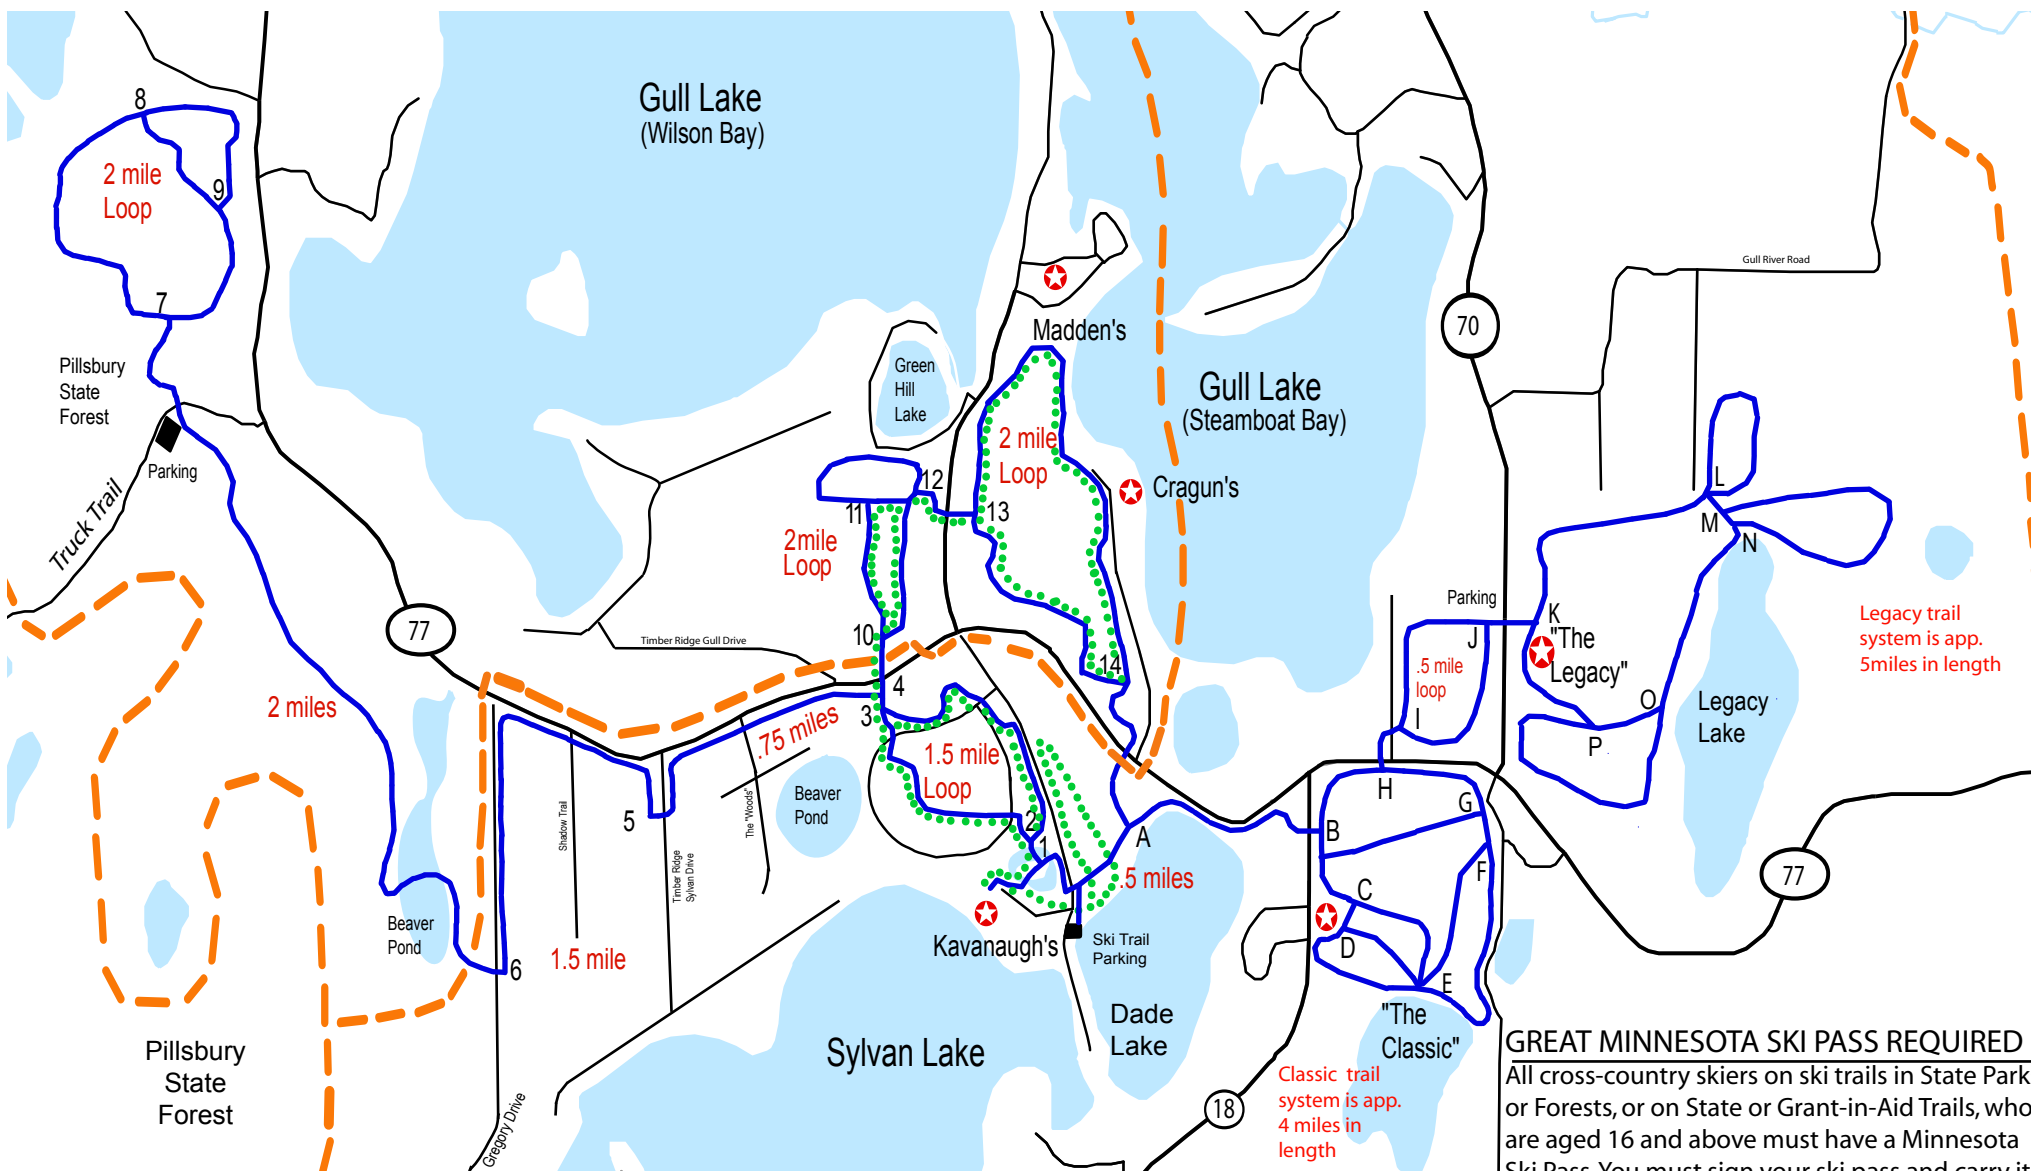

PINE BEACH CROSS COUNTRY SKI TRAILS

- X-C Ski Trail
- - - - - Snowmobile Trail
- Snowshoe Trail
(Please stay off X-C Ski Tracks)

GREAT MINNESOTA SKI PASS REQUIRED
 All cross-country skiers on ski trails in State Parks or Forests, or on State or Grant-in-Aid Trails, who are aged 16 and above must have a Minnesota Ski Pass. You must sign your ski pass and carry it with you when skiing. Your ski pass fee helps support Minnesota's cross-country ski trail system.