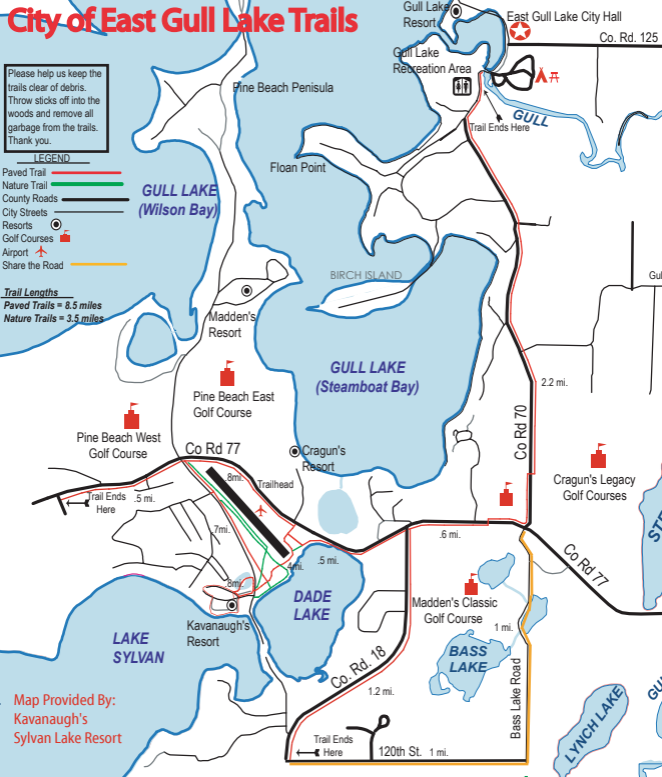

City of East Gull Lake Trails

Please help us keep the trails clear of debris. Throw sticks off into the woods and remove all garbage from the trails. Thank you.

- LEGEND**
- Paved Trail
 - Nature Trail
 - County Roads
 - City Streets
 - Resorts
 - Golf Courses
 - Airport
 - Share the Road

Trail Lengths
 Paved Trails = 8.5 miles
 Nature Trails = 3.5 miles

Map Provided By:
 Kavanaugh's
 Sylvan Lake Resort